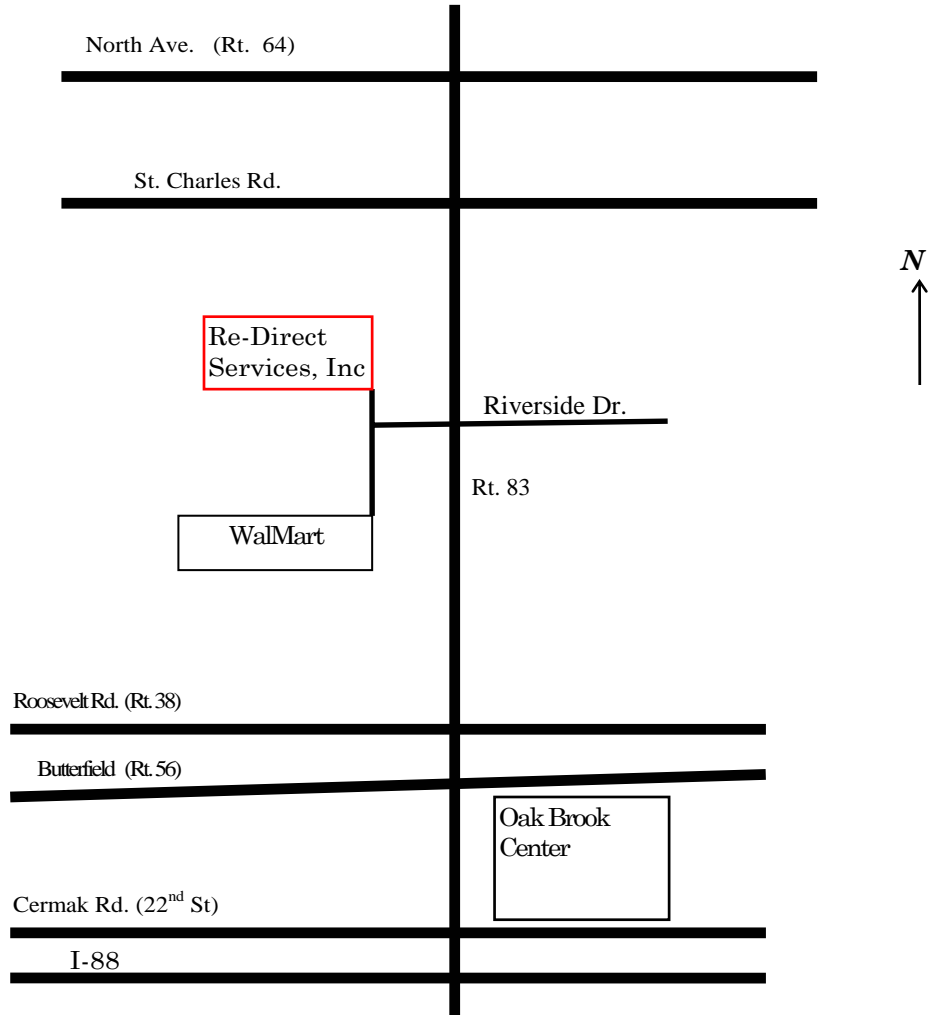

### From Chicago:

Take the Eisenhower West to Roosevelt Rd West, go North on Rt. 83 to the first Stoplight, turn left off Rt. 83 and then right on the frontage road. This takes you into our parking lot.

### From Northwest Suburbs:

Take the Eisenhower East towards Chicago, Exit South on Rt. 83 to the first Stoplight past St Charles Rd., turn Right off Rt. 83 and then right on the frontage road. This takes you into our parking lot.

### From O'Hare:

Take I-294 South from the Airport Exit at West bound Eisenhower to Rockford /North Ave continue West on North Ave to Rt. 83 Turn Left (South) to the first Stoplight past St Charles Rd., turn Right off Rt. 83 and then right on the frontage road. This takes you into our parking lot.